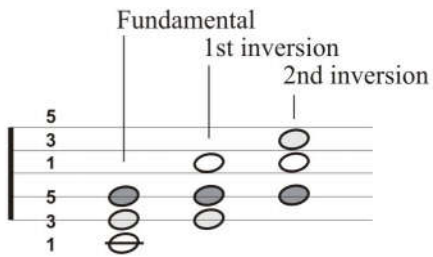

— 12-bar Blues —

**Concert-Key**  
*E<sub>b</sub> Instruments*  
*B<sub>b</sub> Instruments*

# Scales

Dorian

Major

Minor

Cut out both lines

Alignment Pin

Glue these  
scap pieces  
between front  
and back cover  
for spacing for wheel

Cut out both lines

Piano

+ Alignment Pin

Glue these scrap pieces between front and back cover for clearance for wheel