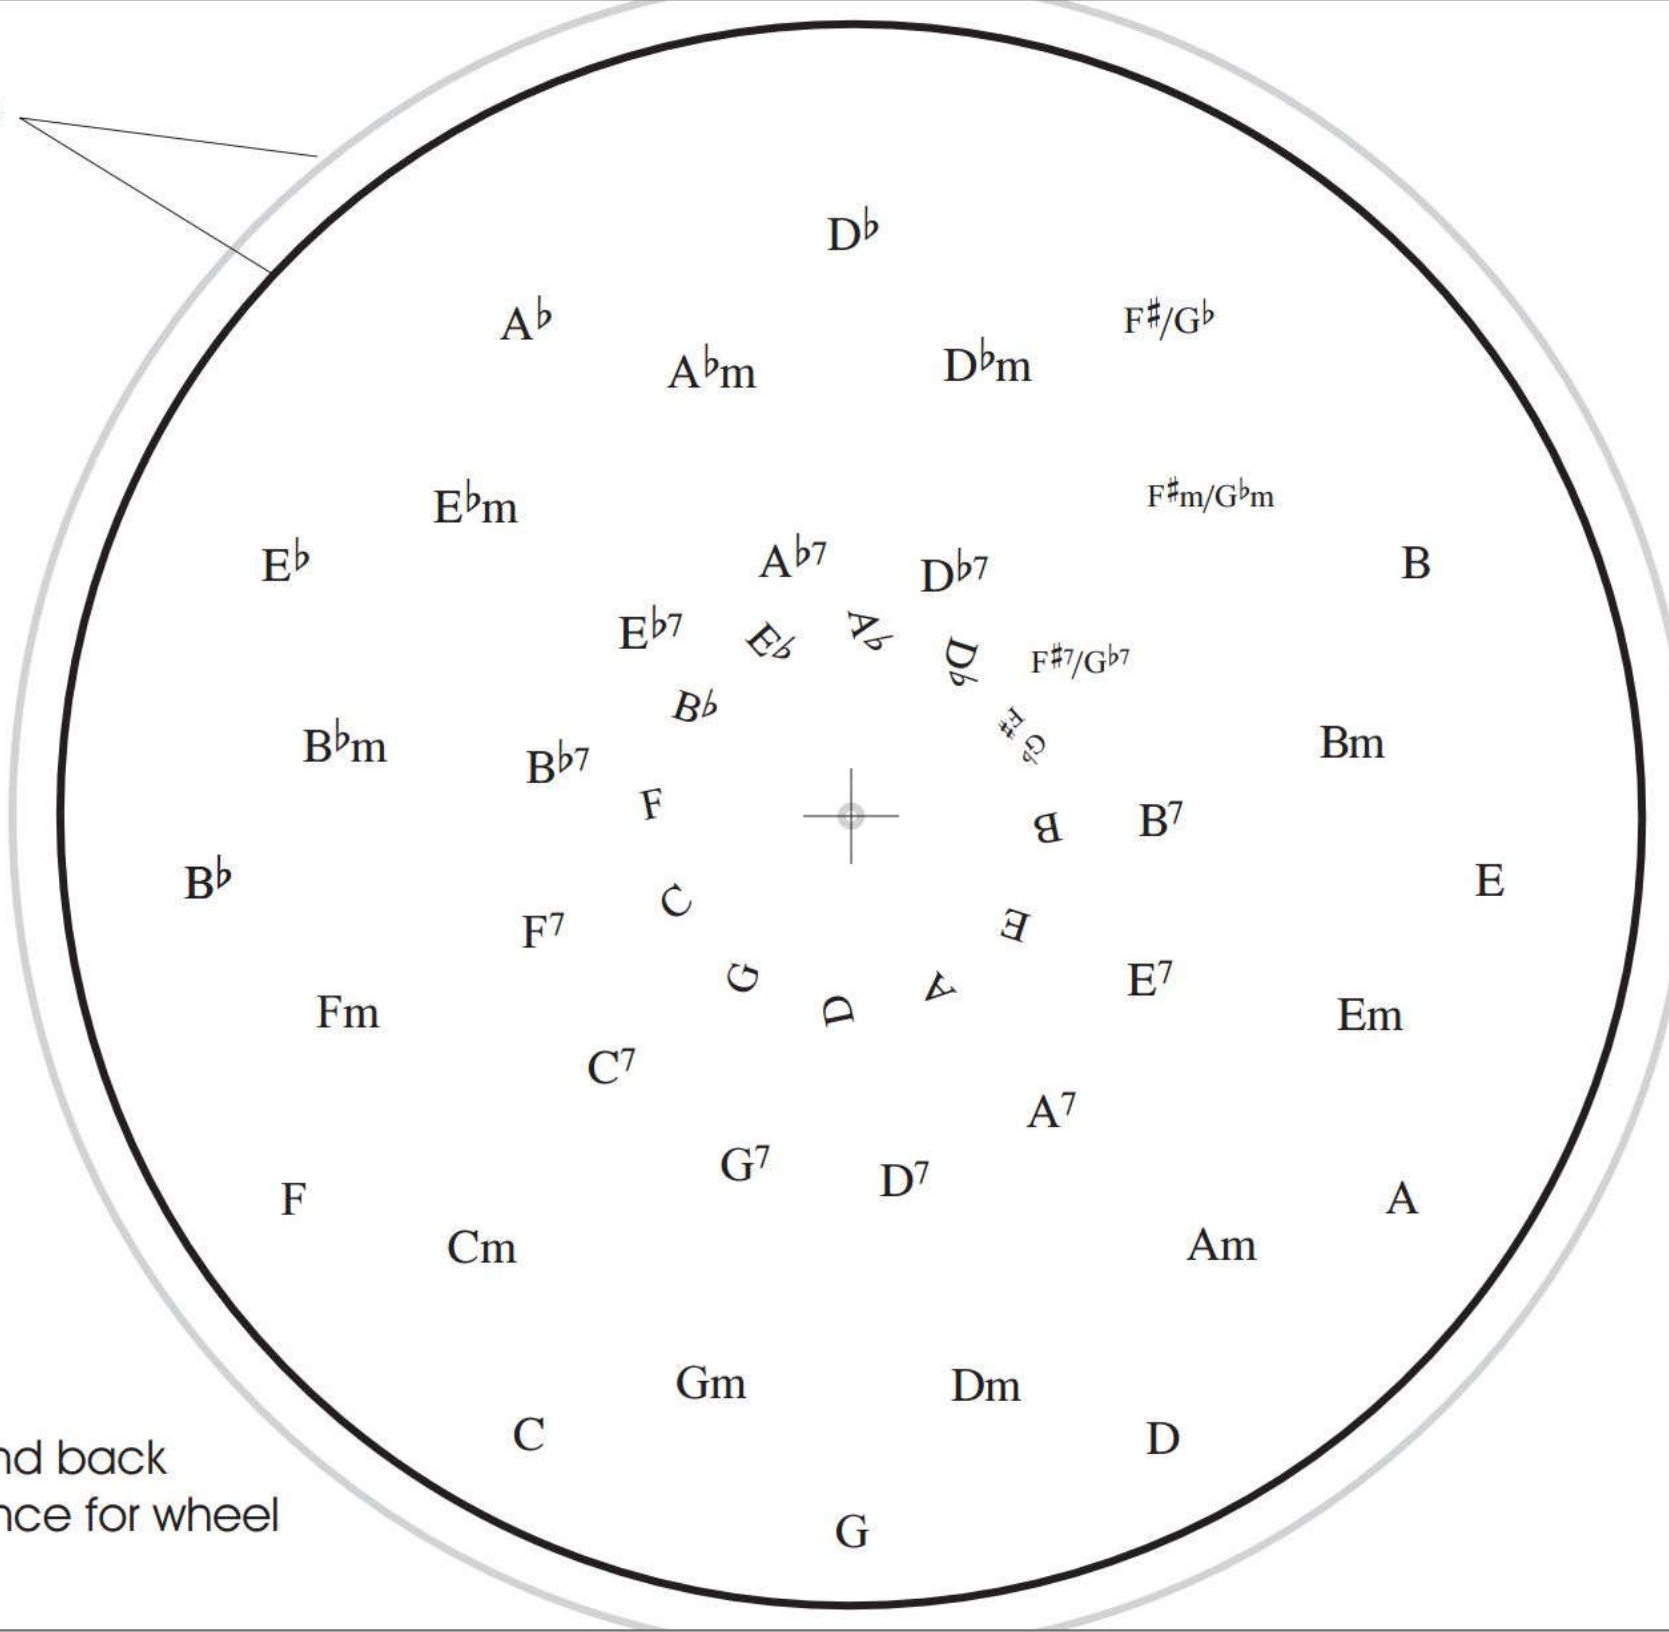

— 12-bar Blues —

**Concert-Key**  
*E<sub>b</sub> Instruments*  
*B<sub>b</sub> Instruments*

# Scales

Dorian

Major

Minor

Cut out both lines

Alignment Pin

Glue these  
scap pieces  
between front  
and back cover  
for spacing for wheel

Cut out both lines

Piano

+ Alignment Pin

Glue these scrap pieces between front and back cover for clearance for wheel