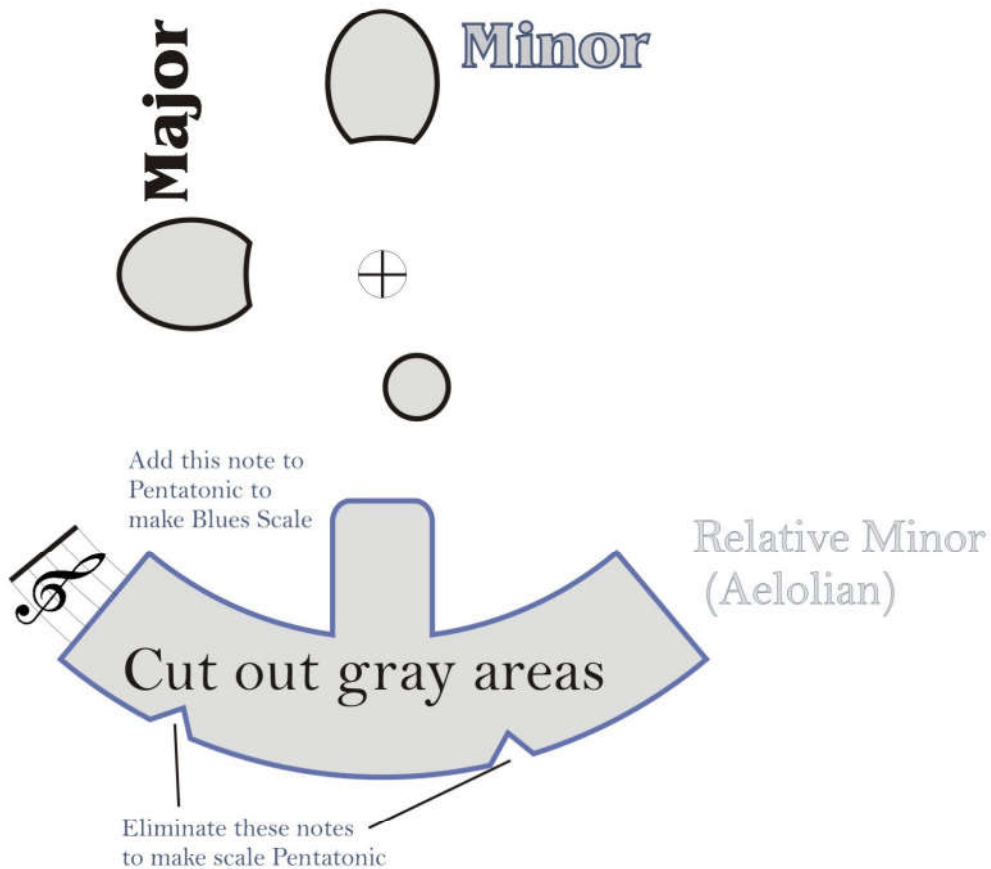

— 12-bar Blues —

**Concert-Key**  
*E<sub>b</sub> Instruments*  
*B<sub>b</sub> Instruments*

# Scales

Dorian

Major

Minor

Cut out both lines

Alignment Pin

Glue these  
scap pieces  
between front  
and back cover  
for spacing for wheel

Cut out both lines

Piano

+ Alignment Pin

Glue these scrap pieces between front and back cover for clearance for wheel