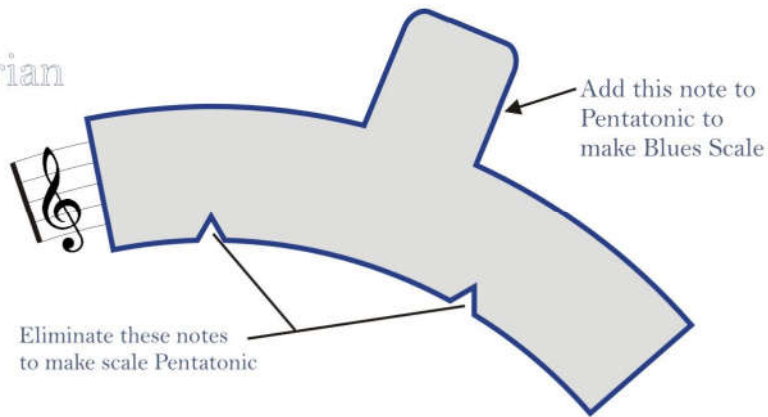

— 12-bar Blues —

**Concert-Key**  
*E<sub>b</sub> Instruments*  
*B<sub>b</sub> Instruments*

# Scales

Dorian

Major

Minor

Cut out both lines

Alignment Pin

Glue these  
scap pieces  
between front  
and back cover  
for spacing for wheel

Cut out both lines

Piano

+ Alignment Pin

Glue these scrap pieces between front and back cover for clearance for wheel