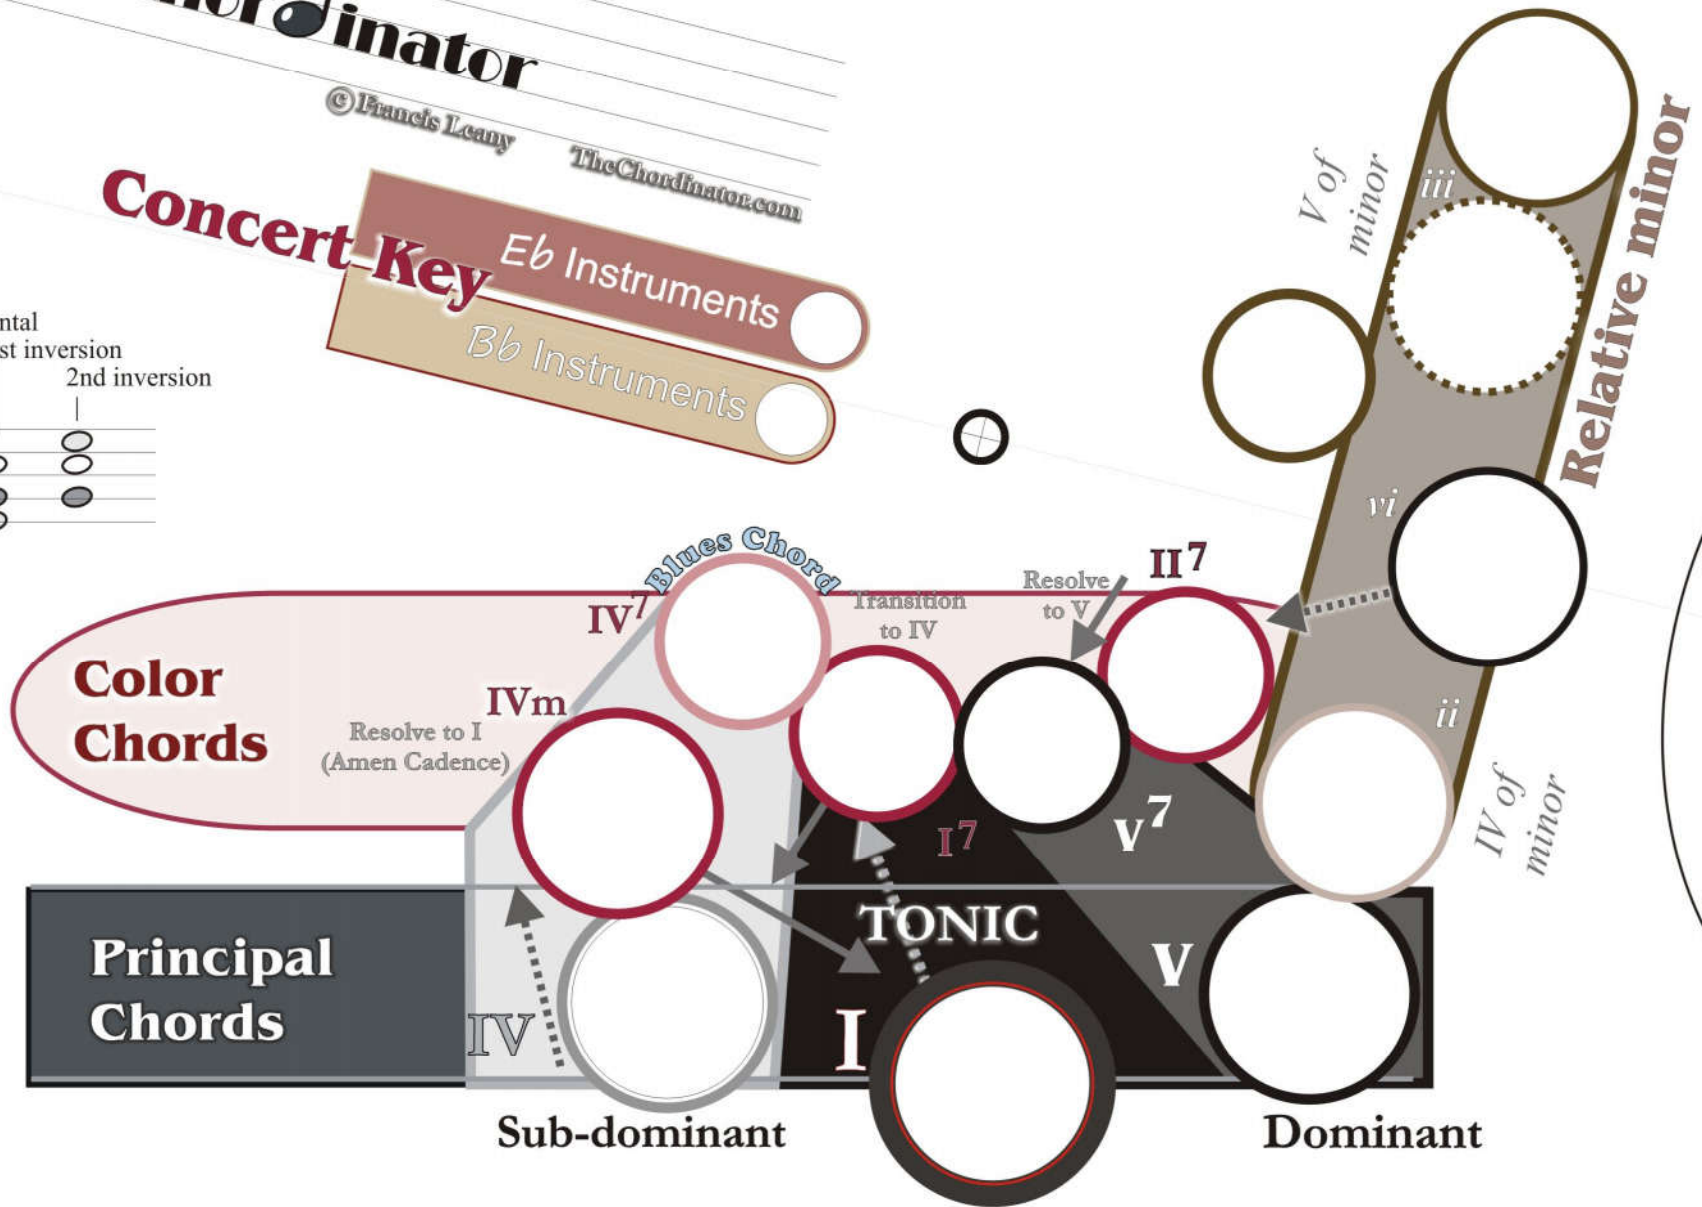

— 12-bar Blues —

**Concert-Key**  
*E<sub>b</sub> Instruments*  
*B<sub>b</sub> Instruments*

# Scales

Dorian

Major

Minor

Cut out both lines

Alignment Pin

Glue these  
scap pieces  
between front  
and back cover  
for spacing for wheel

Cut out both lines

Piano

+ Alignment Pin

Glue these scrap pieces between front and back cover for clearance for wheel