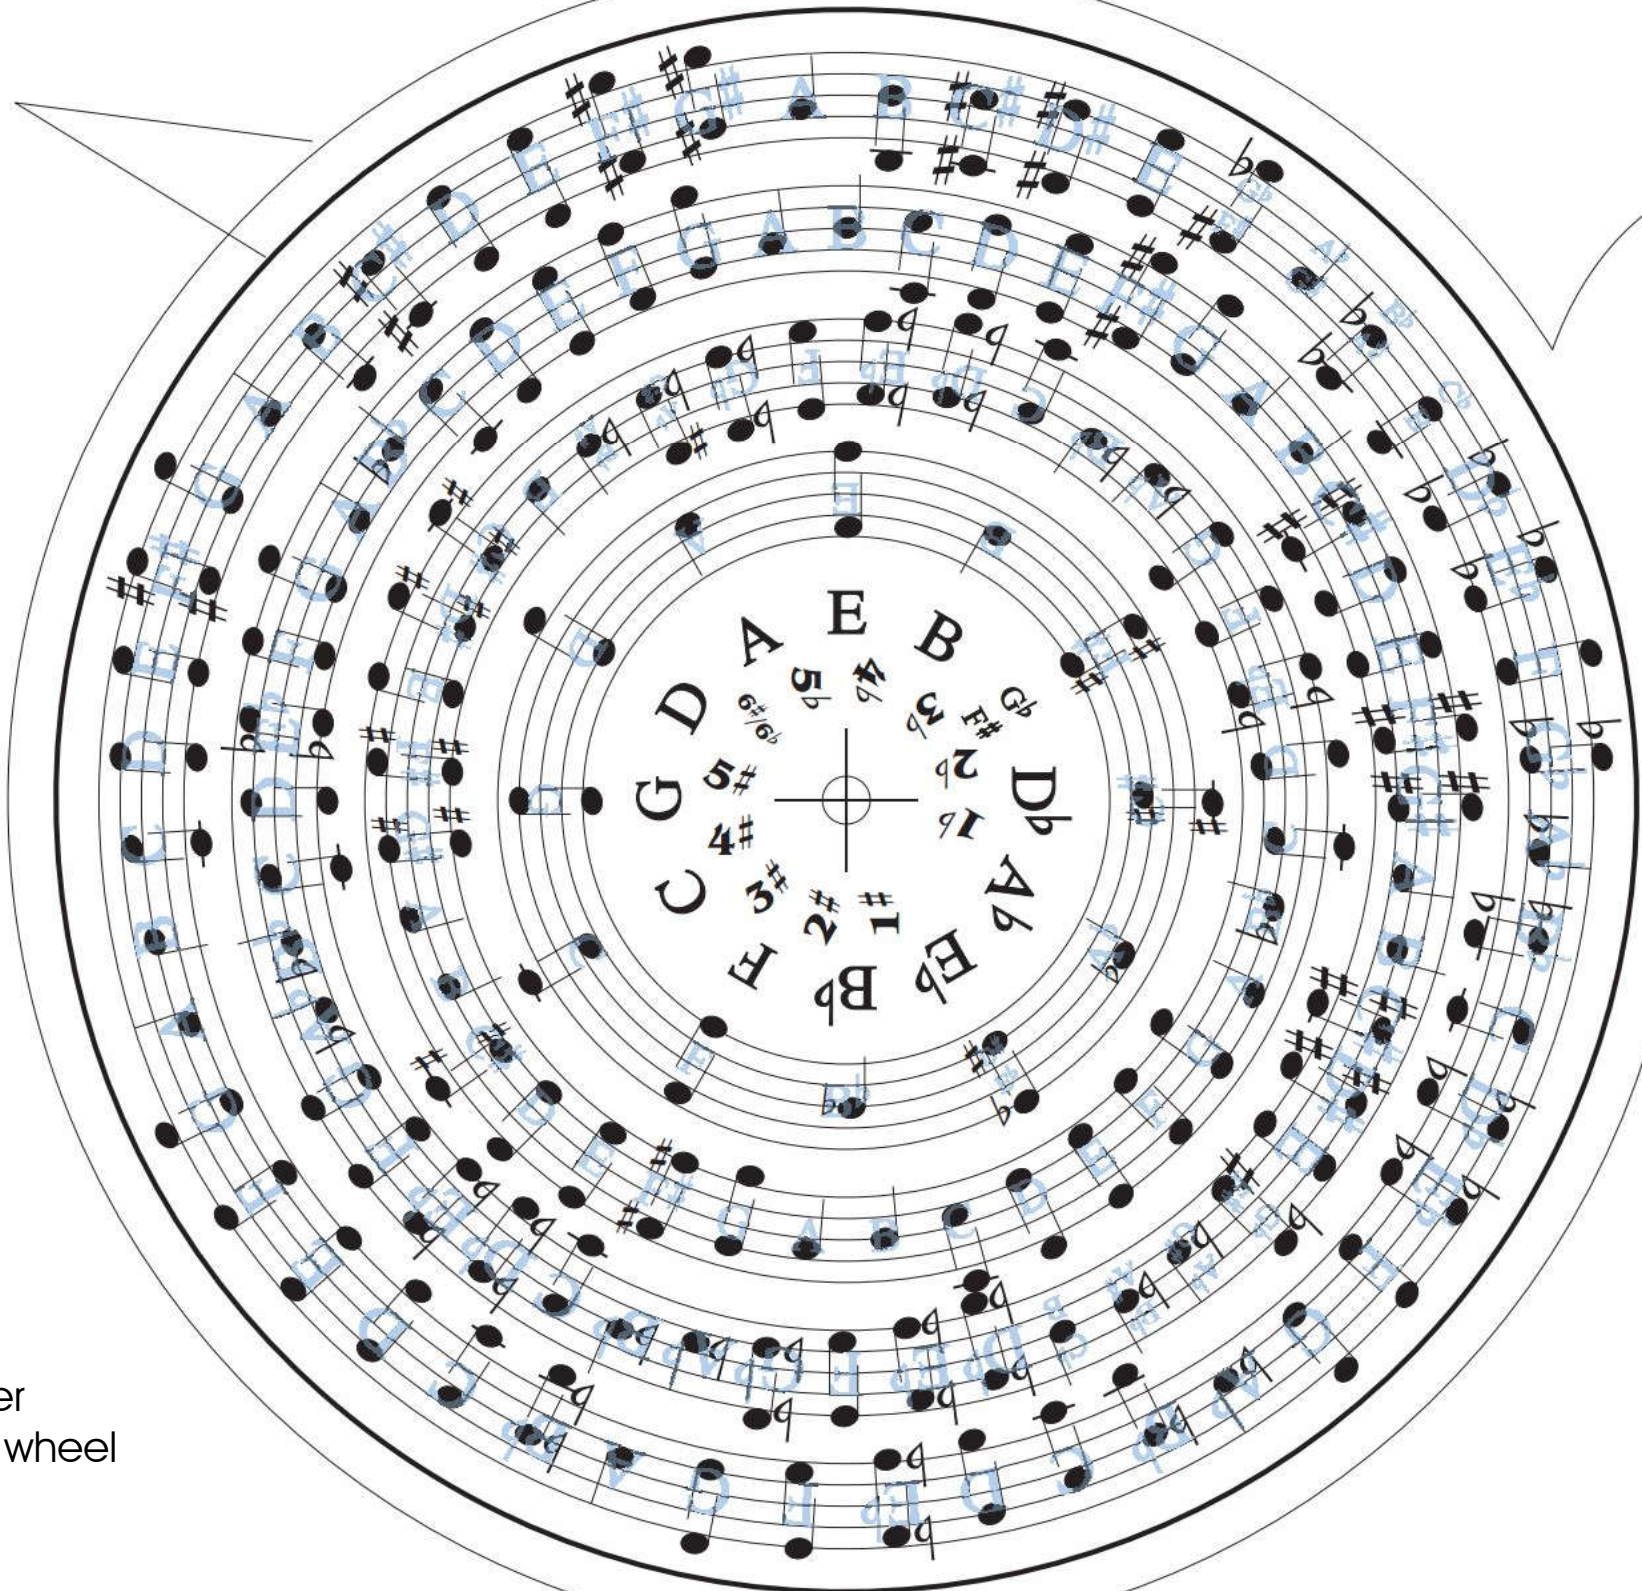

— 12-bar Blues —

**Concert-Key**  
*E<sub>b</sub> Instruments*  
*B<sub>b</sub> Instruments*

# Scales

Dorian

Major

Minor

Cut out both lines

Alignment Pin

Glue these  
scap pieces  
between front  
and back cover  
for spacing for wheel

Cut out both lines

Piano

+ Alignment Pin

Glue these scrap pieces between front and back cover for clearance for wheel