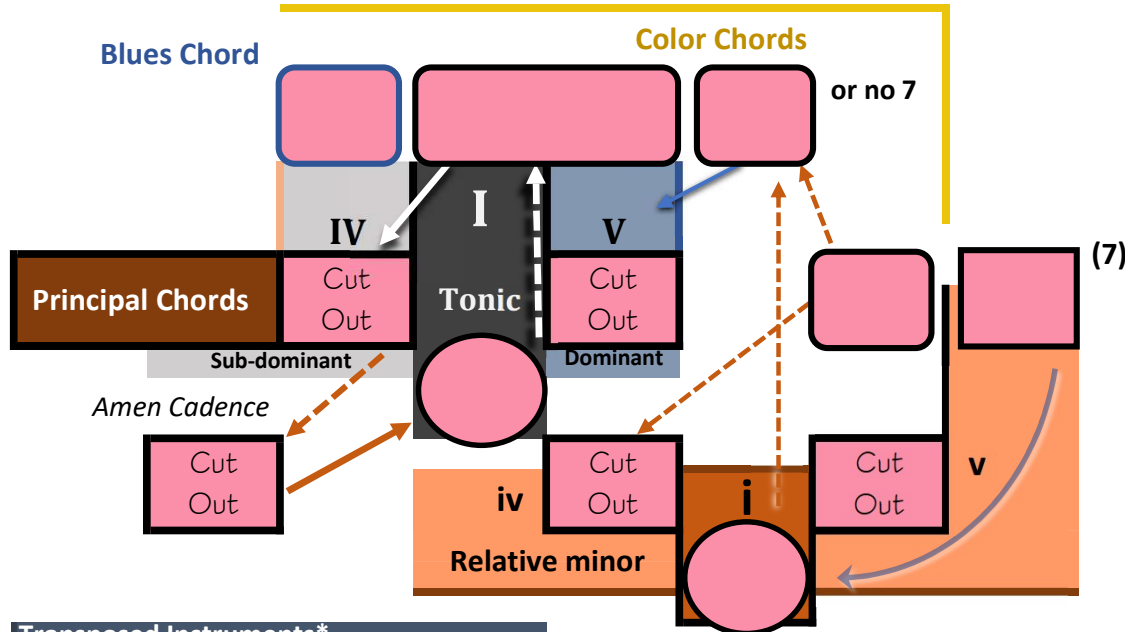

12-bar Blues

Cut along lines for slots for chord sheet

Cut out pink areas

Transposed Instruments\*

E $\flat$	B $\flat$	F
Cut out		
Alto Sax	Trumpet	French
	Tenor Sax	Horn
	Clarinet	

\*Concert key, Tonic is instrument notation