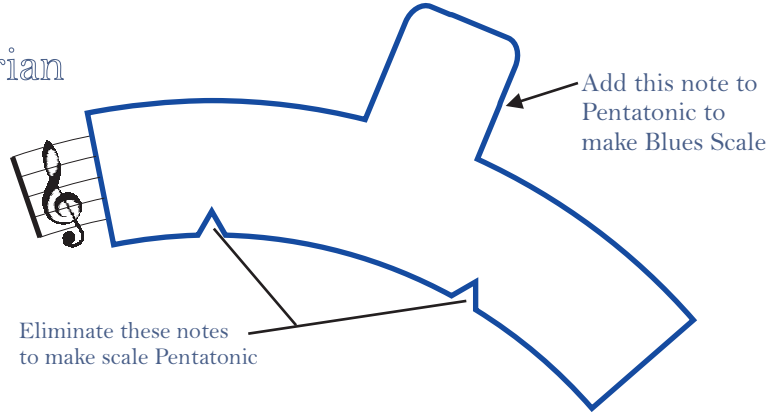

Piano

Minor Modes

Dorian

Major

Minor

Add this note to Pentatonic to make Blues Scale

Relative Minor (Aeolian)